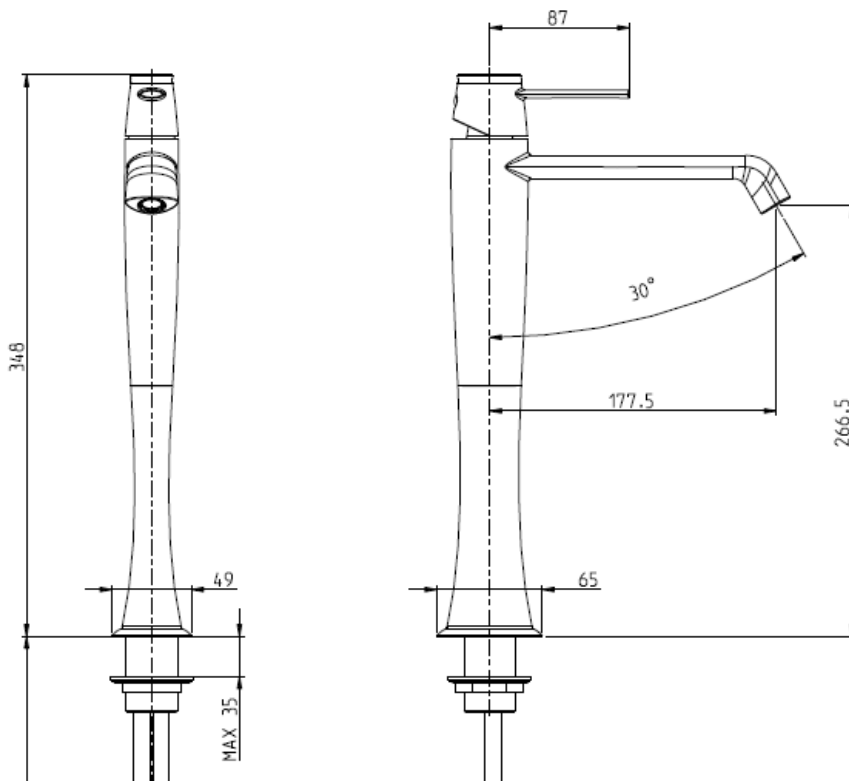

DELIZIA TALL BASIN MIXER (58065 00 C08)

Manufactured in Italy

5 Year Parts & Labour Warranty*

*Extra 10 year replacement
part warranty on cartridge

Proudly imported and distributed by
Gro Agencies Pty Ltd
Unit 2 / 37 Howe St, Osborne Park, WA, 6017
P 08 9446 3288 E info@groagencies.com.au W www.groagencies.com.au